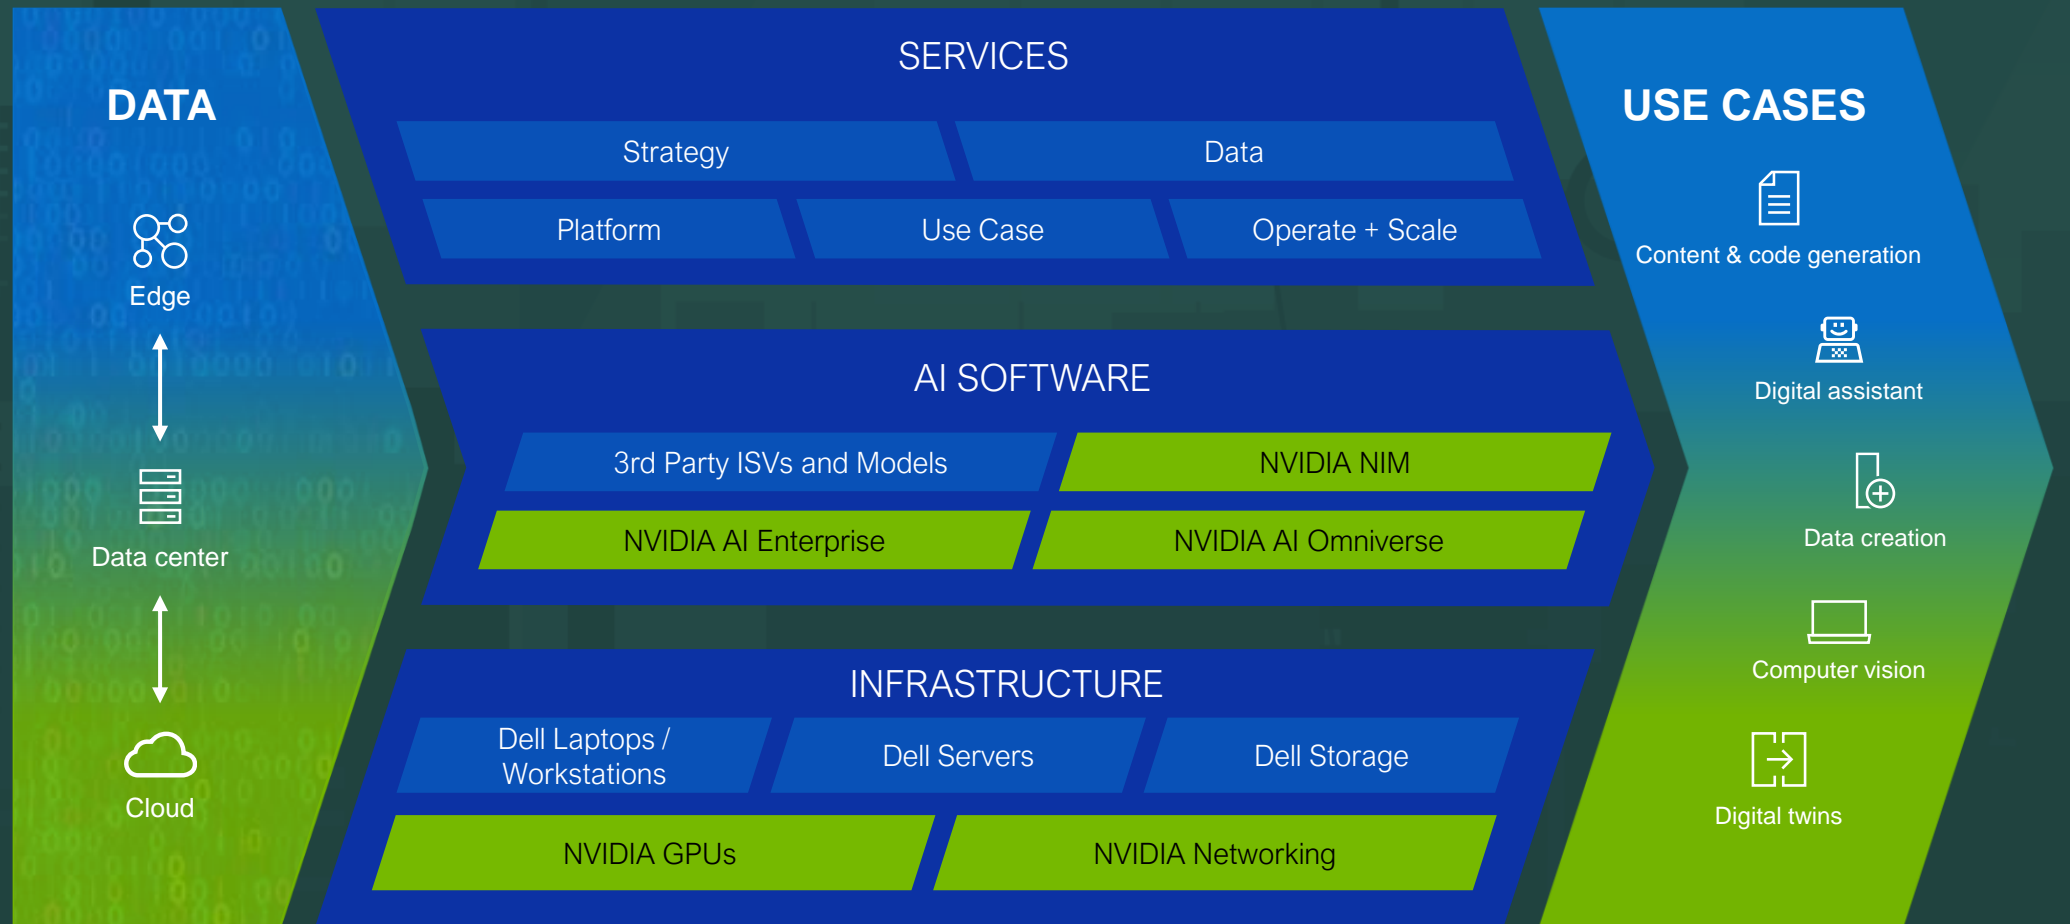

”

— IT Director

¹Based on Dell Technologies Primary Research 2024 n=356

Unlocking new possibilities

Generative AI will be an unprecedented engine for growth and your data makes the difference.

*Source: Innovation Catalyst study (EMEA), Dell Technologies, February 2024

Delivering GenAI innovation end-to-end

The Dell AI Factory with NVIDIA

INDUSTRY'S FIRST END-TO-END ENTERPRISE AI SOLUTION

The Dell AI Factory is Accelerating Customer Outcomes...

“ With the Dell AI Factory, we're working on AI tools deployed directly on our on-prem PowerEdge servers, which we find much easier, faster, cheaper, and better to deploy than in the cloud.”

— **Dr. Mozziyar Etemadi**
Medical Director of Advanced Technologies & Anesthesiologist, Northwestern Medicine

“ The AI Factory from Dell is helping to create a more effective government in the digital age and give us new tools to improve civic engagement and outcomes.”