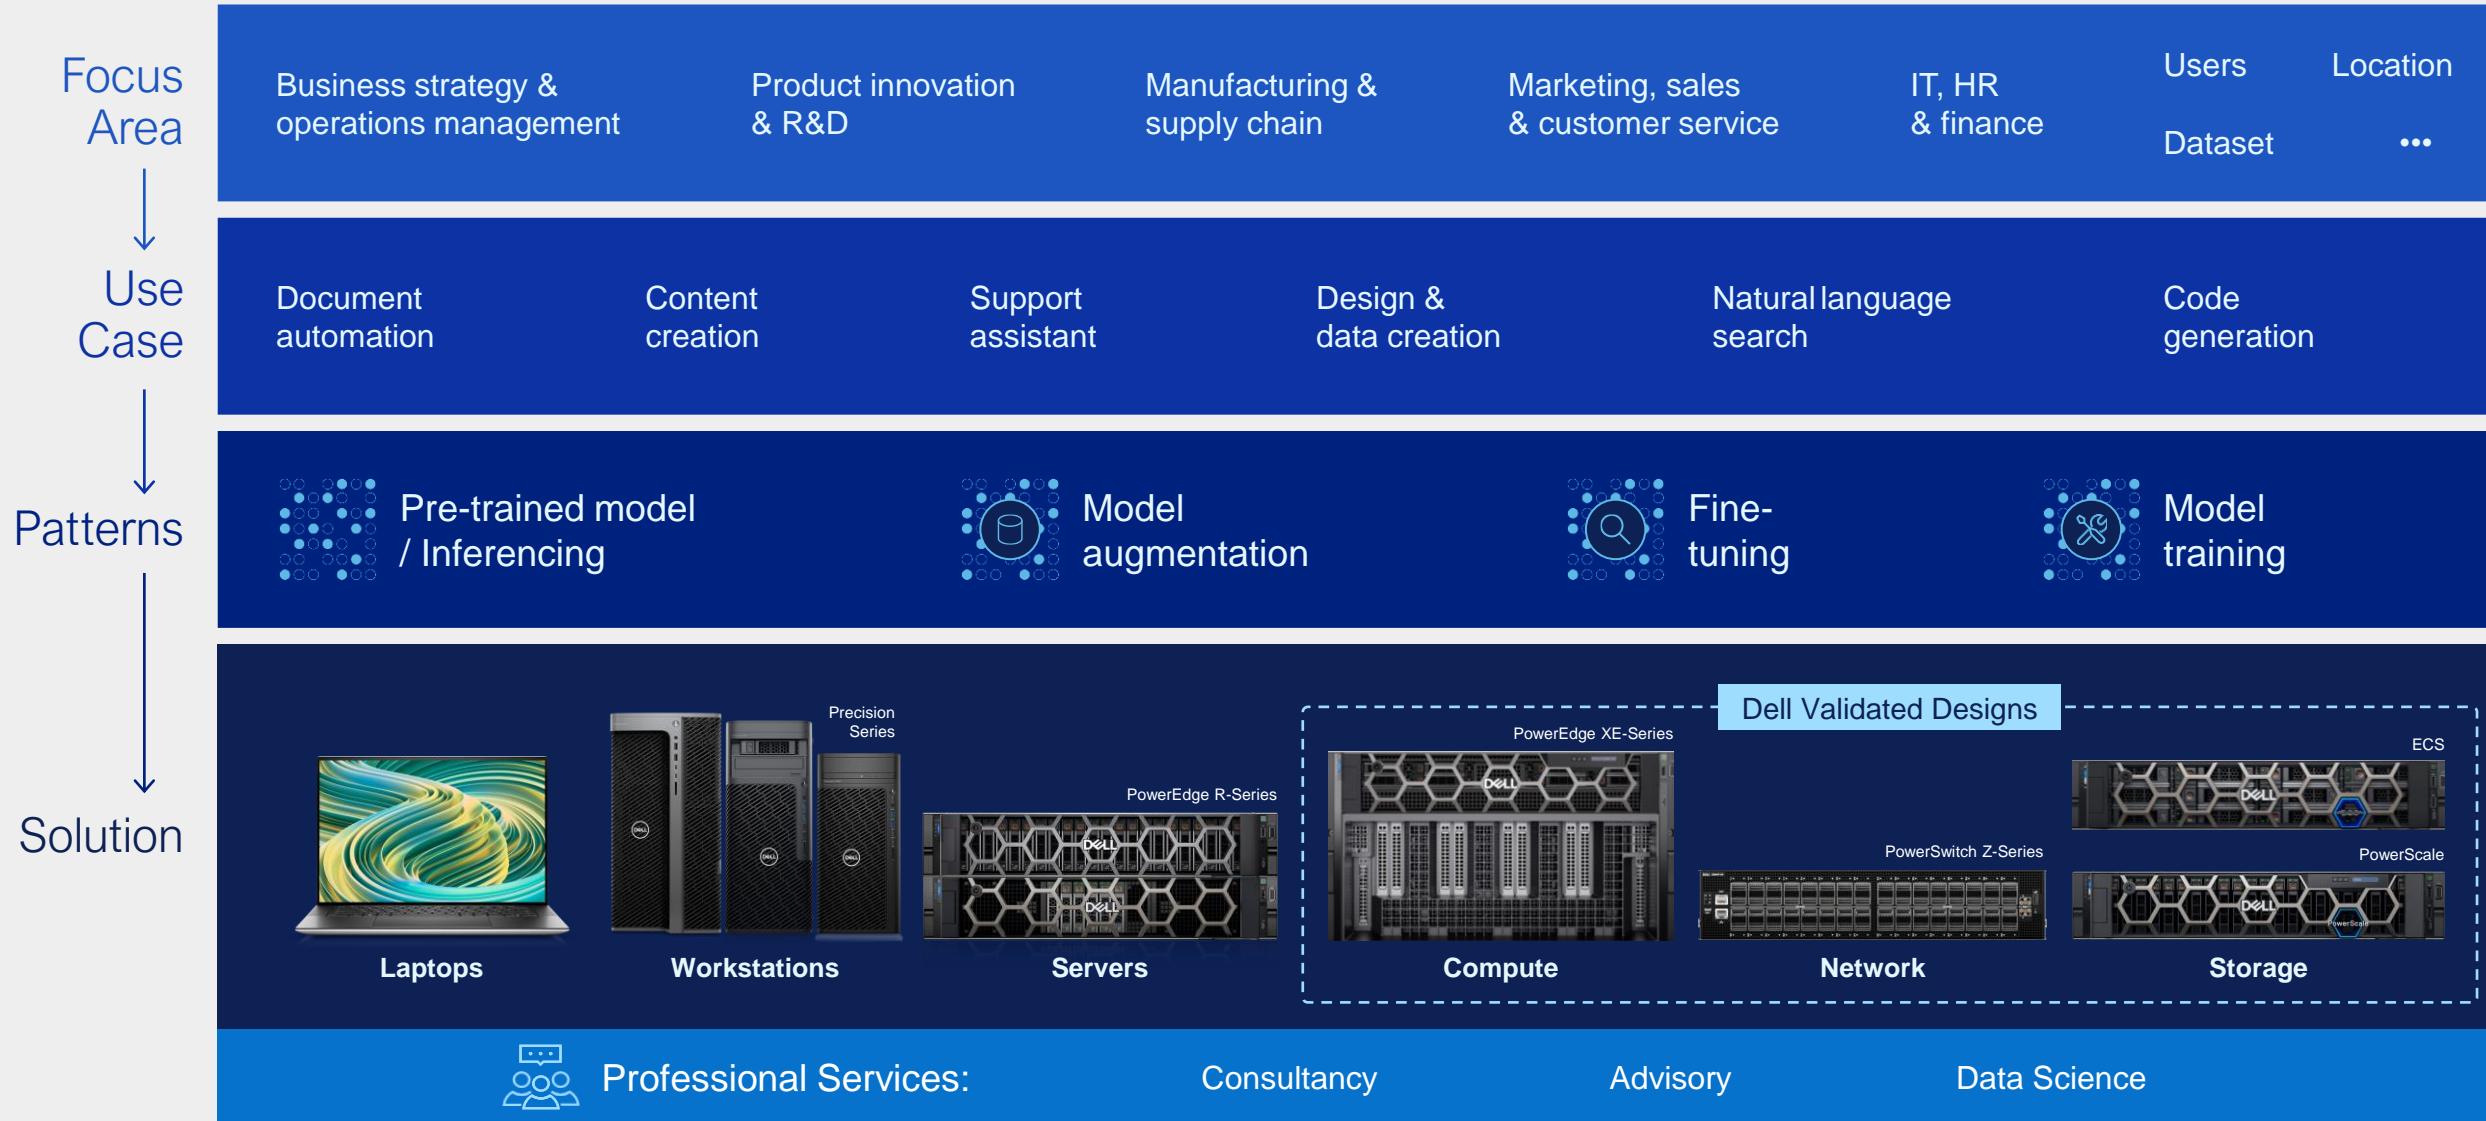

”

— IT Director

¹Based on Dell Technologies Primary Research 2024 n=356

Unlocking new possibilities

Generative AI will be an unprecedented engine for growth and your data makes the difference.

*Source: Innovation Catalyst study (EMEA), Dell Technologies, February 2024

Delivering GenAI innovation end-to-end

The Dell AI Factory with NVIDIA

INDUSTRY'S FIRST END-TO-END ENTERPRISE AI SOLUTION

The Dell AI Factory is Accelerating Customer Outcomes...

“ With the Dell AI Factory, we're working on AI tools deployed directly on our on-prem PowerEdge servers, which we find much easier, faster, cheaper, and better to deploy than in the cloud.”

— **Dr. Mozziyar Etemadi**
Medical Director of Advanced Technologies & Anesthesiologist, Northwestern Medicine

“ The AI Factory from Dell is helping to create a more effective government in the digital age and give us new tools to improve civic engagement and outcomes.”