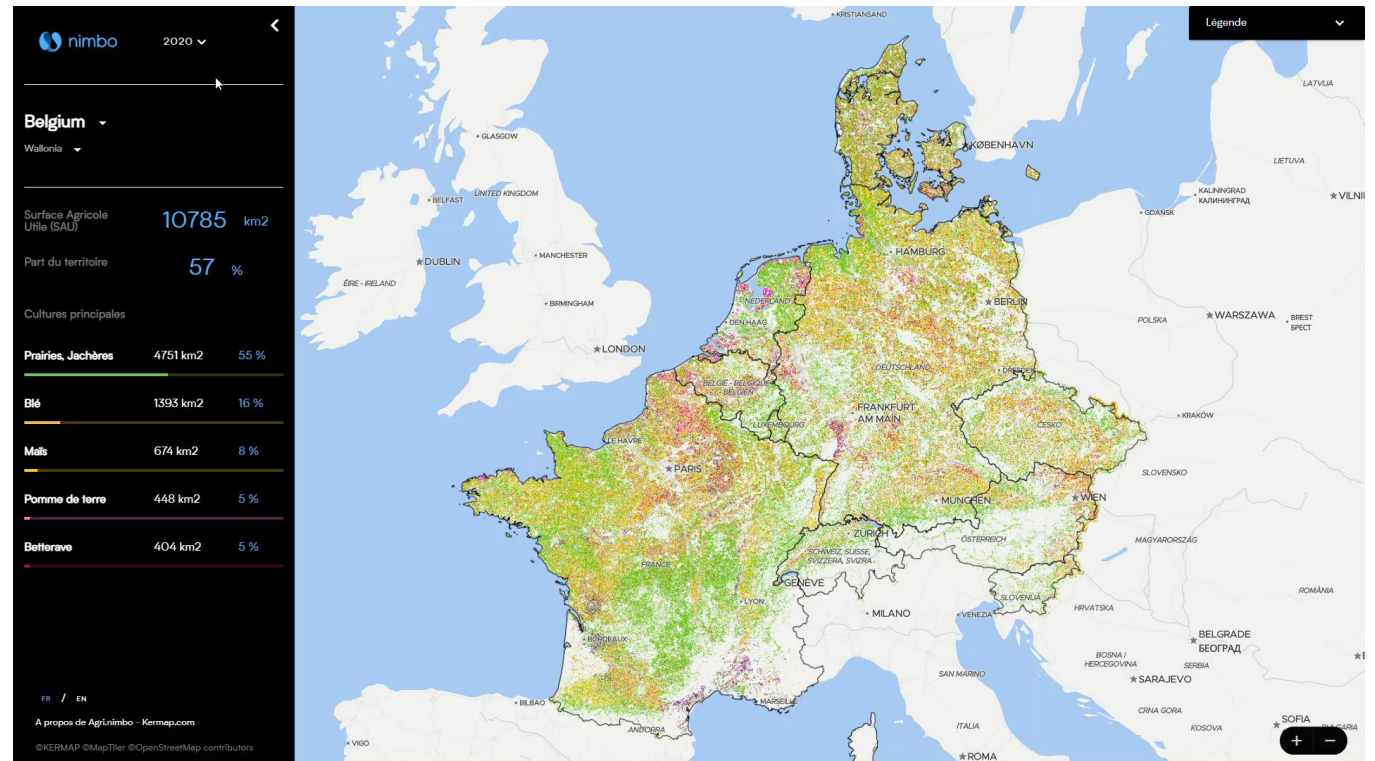

www.nimbo.earth

Freemium & subscription

4 views

Monthly updated

Europe, Middle-East,
North America

User-friendly: compare,
timelapse, export

Offer

agri.nimbo.earth

Subscription

All Europe

Crops, biomass...

Near real time

Germany
Austria
Belgium
Denmark
Spain

France
Ireland
Italy
Luxembourg
Netherlands

Poland
Portugal
Czech Republic
United Kingdom
Slovakia

Slovenia
Switzerland
Ukraine