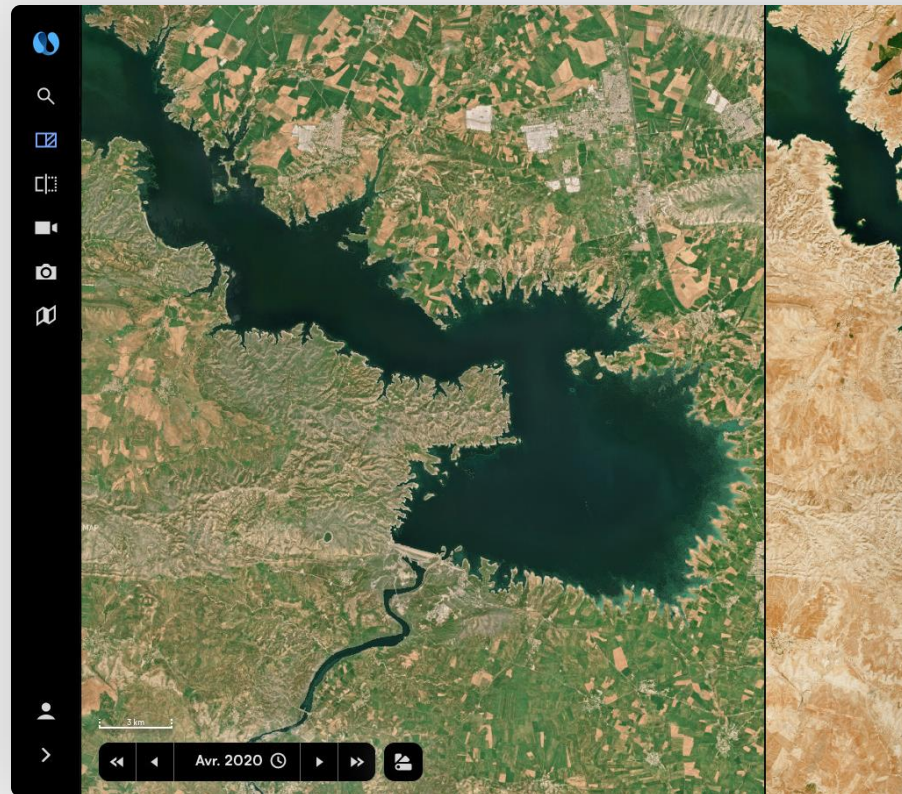

Turnkey satellite data

www.nimbo.earth

SaaS Platform

Ergonomic design for end-user

Products on shelf

Monitoring, alerts, continuous image processing based on AI and API

Scalable

Available everywhere on Earth